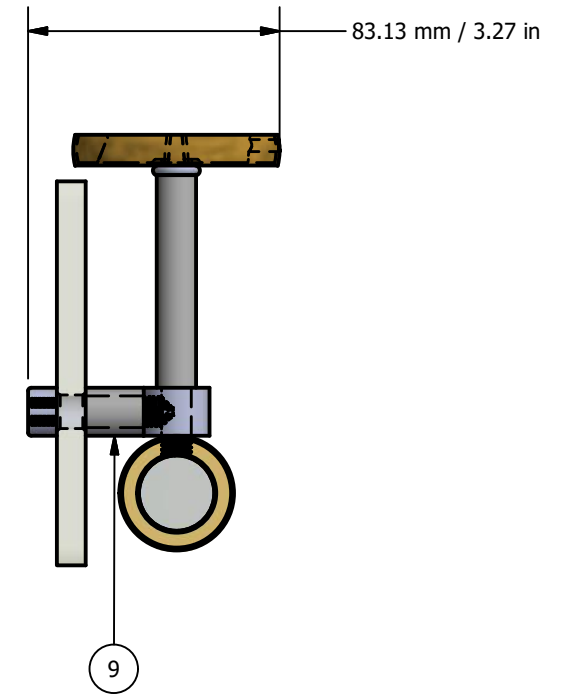

2

1

PARTS LIST

ITEM	QTY	PART NUMBER	DESCRIPTION
1	2	BPRD	BACKPLATE
2	4	CRRD-12	CHECK RING
3	2	TU12-3	TUBE
4	2	MR-TILT-FITT	CONNECTOR
5	2	RGGVT-1	RING WITH NEW SIZE HOLE
6	2	AC-HHUB	ACRYLIC HUB
7	1	GLRT-22	22" GLASS
8	2	CARD-58	CAP
9	2	PSRDS-58	HUB

**APPROVED FOR PRODUCTION**  
 By: RICHARD PAUL  
 Date: 10-15-18

UNLESS OTHERWISE SPECIFIED	
.X	± .3mm
.XX	± .15mm
.XXX	± .008mm

UNIT IS IN MM.

DRAWN	10-15-18	IM
CHECKED	10-15-18	P.D.
APPROVED	10-15-18	R.A.

THIRD ANGLE PROJECTION

2

MATERIAL:			BRASS	
DESCRIPTION:			FINISH	TBD
Clearview Collection 22 Inch Glass Shelf w/ Groovy Accent			QTY	TBD
			DRAWING NO.	
			CV-1G-22	
			SCALE	1.5:1 SHEET: 1 OF 1

REV
0

1