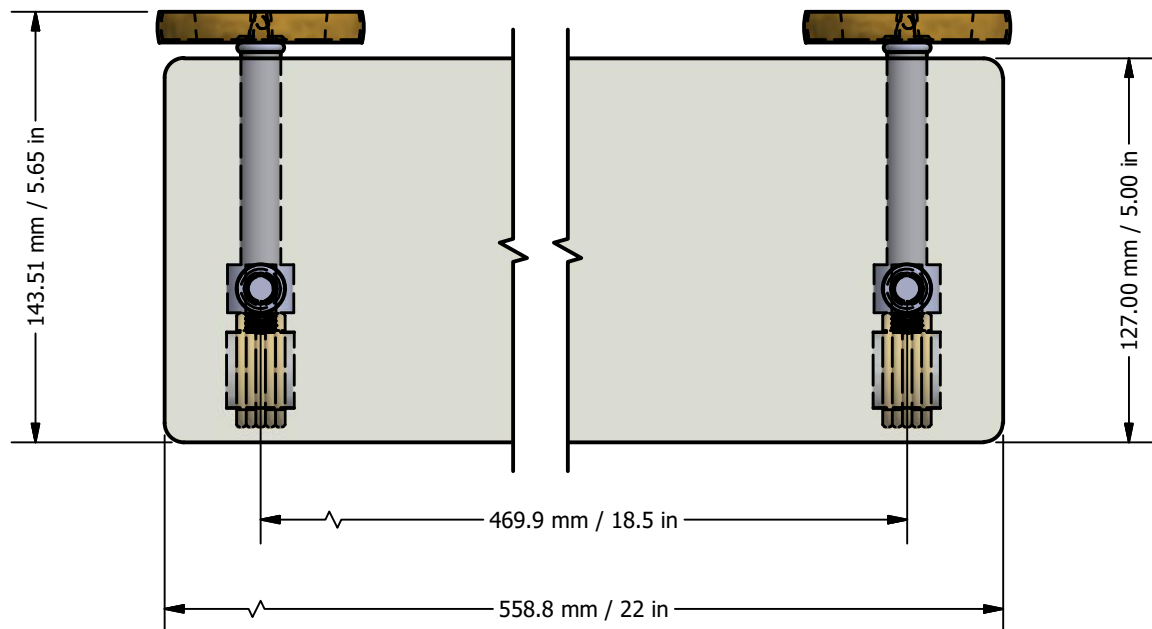

2

1

PARTS LIST

ITEM	QTY	PART NUMBER	DESCRIPTION
1	2	BPRD	BACKPLATE
2	4	CRRD-12	CHECK RING
3	2	TU12-3	TUBE
4	2	MR-TILT-FITT	CONNECTOR
5	2	RGGVT-1	RING WITH NEW SIZE HOLE
6	2	AC-HHUB	ACRYLIC HUB
7	1	GLRT-22	22" GLASS
8	2	CARD-58	CAP
9	2	PSRDS-58	HUB

**APPROVED FOR PRODUCTION**  
 By: RICHARD PAUL  
 Date: 10-15-18

UNLESS OTHERWISE SPECIFIED	
.X	± .3mm
.XX	± .15mm
.XXX	± .008mm

UNIT IS IN MM.

DRAWN	10-15-18	IM
CHECKED	10-15-18	P.D.
APPROVED	10-15-18	R.A.

THIRD ANGLE PROJECTION

2

MATERIAL:			BRASS	
DESCRIPTION:			FINISH	TBD
Clearview Collection 22 Inch Glass Shelf w/ Groovy Accent			QTY	TBD
			DRAWING NO.	
			CV-1G-22	
			SCALE	1.5:1 SHEET: 1 OF 1

REV
0

1