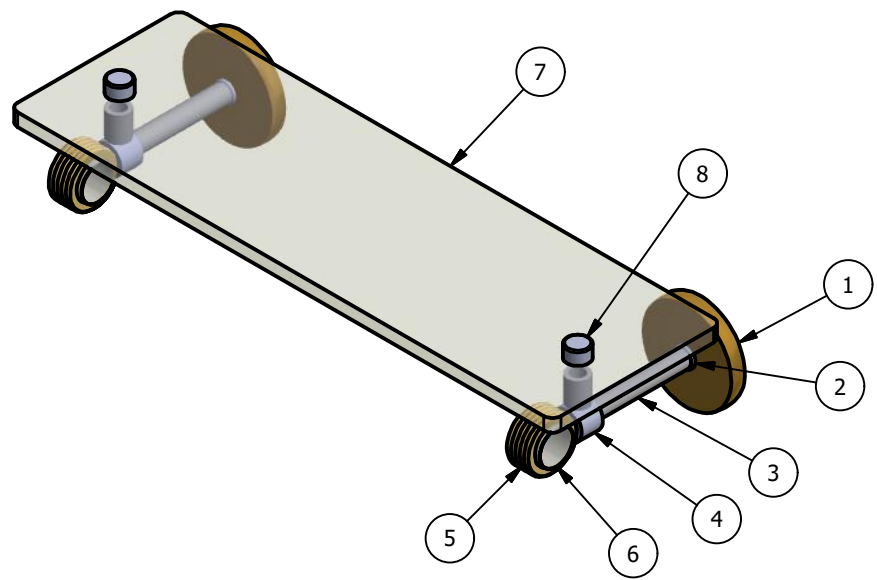

2

1

PARTS LIST

ITEM	QTY	PART NUMBER	DESCRIPTION
1	2	BPRD	BACKPLATE
2	4	CRRD-12	CHECK RING
3	2	TU12-3	TUBE
4	2	MR-TILT-FITT	CONNECTOR
5	2	RGGVT-1	RING WITH NEW SIZE HOLE
6	2	AC-HHUB	ACRYLIC HUB
7	1	GLRT-22	22" GLASS
8	2	CARD-58	CAP
9	2	PSRDS-58	HUB

**APPROVED FOR PRODUCTION**  
 By: RICHARD PAUL  
 Date: 10-15-18

UNLESS OTHERWISE SPECIFIED	
.X	± .3mm
.XX	± .15mm
.XXX	± .008mm

UNIT IS IN MM.

DRAWN	10-15-18	IM
CHECKED	10-15-18	P.D.
APPROVED	10-15-18	R.A.

THIRD ANGLE PROJECTION

2

MATERIAL:			BRASS	
DESCRIPTION:			FINISH	TBD
Clearview Collection 22 Inch Glass Shelf w/ Groovy Accent			QTY	TBD
			DRAWING NO.	
			CV-1G-22	
			SCALE	1.5:1 SHEET: 1 OF 1

REV
0

1